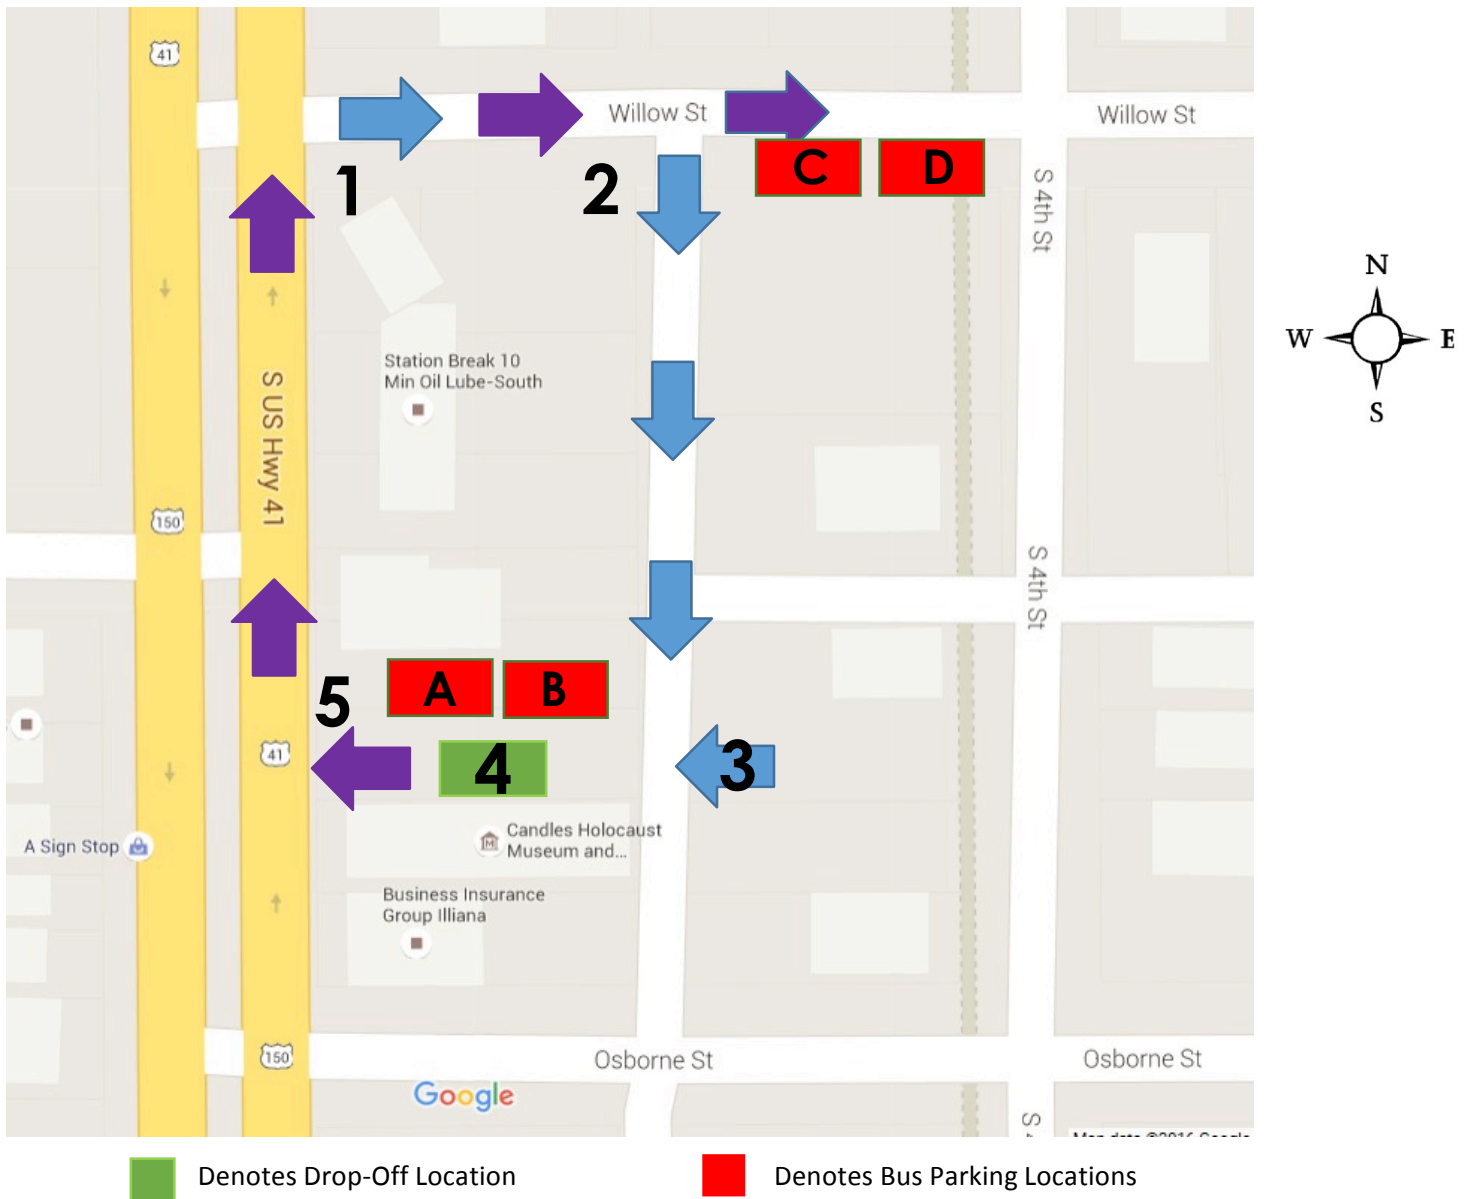

BUS PARKING INFORMATION

Written Directions

1. Turn East onto Willow Street from US Highway 41 (aka: S Third Street)
2. Turn South into alley
3. Turn West into CANDLES Holocaust Museum and Education Center parking lot
4. Drop off at front doors at CANDLES and park along fence if assigned Bus Parking A or B locations

If assigned to C or D Bus parking locations follow directions below

5. Turn North onto S US Highway 41
6. Turn East again onto Willow Street from US Highway 41
7. Park between the alley and S 4th Street on South side of Willow Street